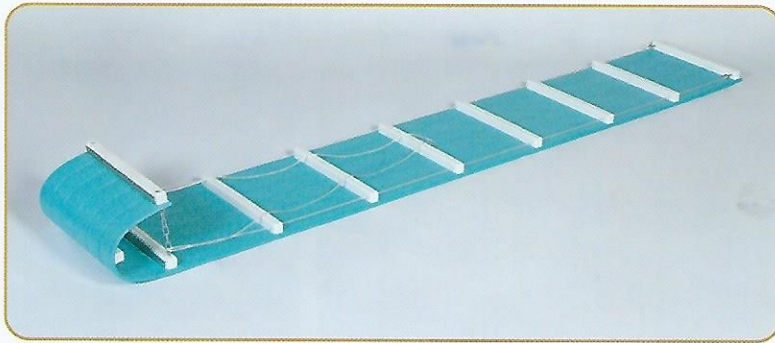

# TOBOGGAN SLEDS

#902 12' Sled (Aruba)

#902 12' Sled (Purple)

#901 6' Sled (Lime Green)

These sleds are very durable and  
work really well in any snow.  
Your children will love these sleds!

#901 6' Sled (Yellow)