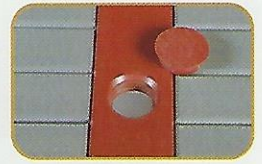

## HEIGHT OPTIONS

Dining Height - 30" High

Counter Height - 36" High

Bar Height - 41" High

All tables come standard with 2" umbrella hole and plug