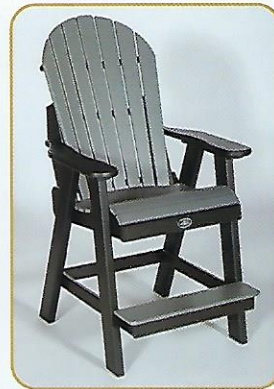

## 2' PORCH ROCKERS

SHOWN IN BLACK/WEATHERWOOD

#631 Fanback

#632 Rollback

#633 Adirondack

#634 Star

#635 High / CB

## 2' CHAIR

SHOWN IN BROWN/WEATHERWOOD

#601 Fanback

#602 Rollback

#603 Adirondack

#604 Star

#605 High / CB

# BALCONY FURNITURE, ETC.

**#801 Fanback  
Balcony Chair**

**#802 Rollback  
Balcony Chair**

**#803 Adirondack  
Balcony Chair**

**#804 Star  
Balcony Chair**

**#805 High C/B  
Balcony Chair**

**#643 4' Adirondack Bench**  
*Other Styles Available!*