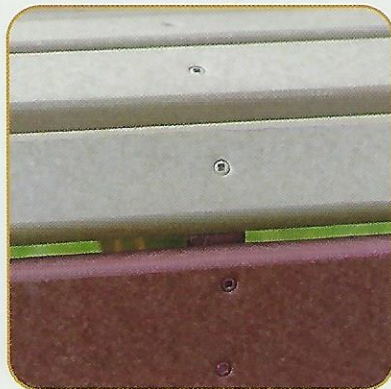

All our 4' and 5' seats and backs come with a heavy aluminum rod which prevents sagging of the seats and backs.

Strong aluminum frame under dining tables

Aluminum rods under picnic tables

All our fasteners are stainless steel, and match the color of the material.