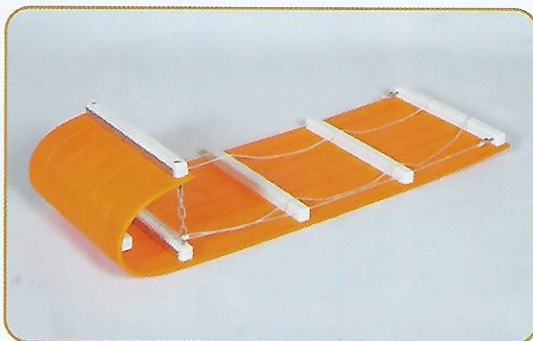

# TOBOGGAN SLEDS

#902 12' Sled (Aruba)

#902 12' Sled (Purple)

#901 6' Sled (Lime Green)

These sleds are very durable and  
work really well in any snow.  
Your children will love these sleds!

#901 6' Sled (Yellow)