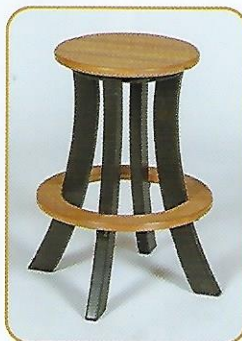

#505 Bar Stool