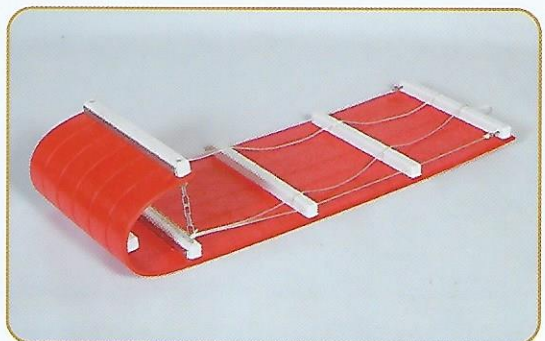

#901 6' Sled (Red)