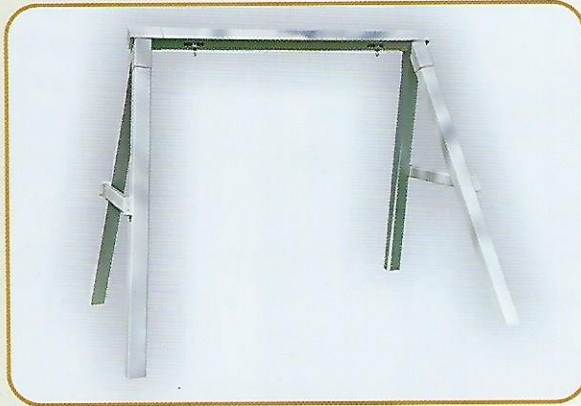

#732 3'x6' Picnic Table with Seats

#736 Deluxe Octagon Table with Ice Bowl  
(shown open)

#735 Deluxe Octagon Picnic Table

# A-FRAMES & PLANTERS

#1000 A-Frame (white)

#1000 A-Frame (black)

#865 Small Wishing Well Planter • 12"x14"x24"H • Available in various colors

#874 Hanging Planter Basket • Available in various colors

#875 Planter Basket