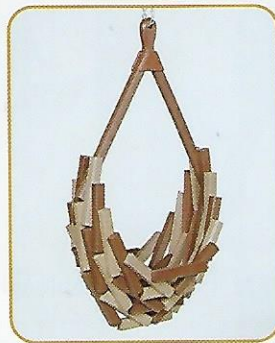

# A-FRAMES & PLANTERS

#1000 A-Frame (white)

#1000 A-Frame (black)

#865 Small Wishing Well Planter • 12"x14"x24"H • Available in various colors

#874 Hanging Planter Basket • Available in various colors

#875 Planter Basket