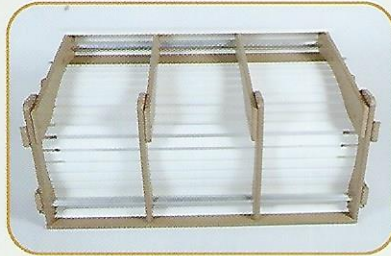

All our 4' and 5' seats and backs come with a heavy aluminum rod which prevents sagging of the seats and backs.

Strong aluminum frame under dining tables

Aluminum rods under picnic tables

All our fasteners are stainless steel, and match the color of the material.