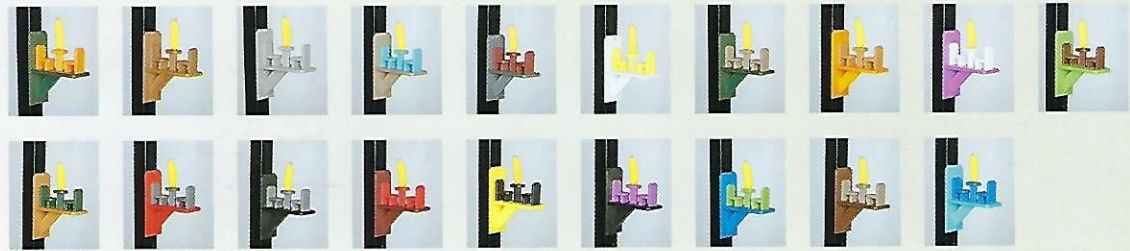

# BIRD FEEDERS AND BIRDHOUSES

#850 Wren House

COLOR OPTIONS Side flips open for easy cleanout

#851 Squirrel Feeder

COLOR OPTIONS Watch the squirrel sit at the bar for a snack

#852 Swing Feeder

COLOR OPTIONS Screen at the bottom allows drainage