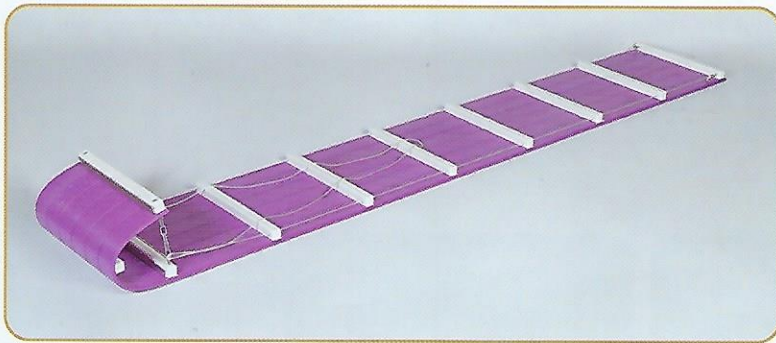

#902 12' Sled (Purple)