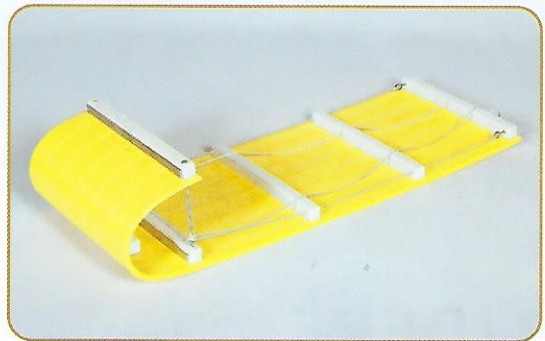

# TOBOGGAN SLEDS

#902 12' Sled (Aruba)

#902 12' Sled (Purple)

#901 6' Sled (Lime Green)

These sleds are very durable and  
work really well in any snow.  
Your children will love these sleds!

#901 6' Sled (Yellow)