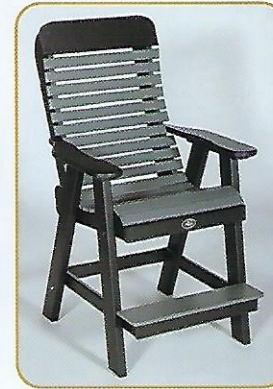

# BALCONY FURNITURE, ETC.

**#801 Fanback  
Balcony Chair**

**#802 Rollback  
Balcony Chair**

**#803 Adirondack  
Balcony Chair**

**#804 Star  
Balcony Chair**

**#805 High C/B  
Balcony Chair**

**#643 4' Adirondack Bench**  
*Other Styles Available!*

**#824 Starback Glider Settee**  
*Other Styles Available!*

**#813 Adirondack Balcony Settee**  
*Other Styles Available!*

**#728 Console Table Option**

*Can be added to 5' Rollback and High C/B Gliders and Swings*