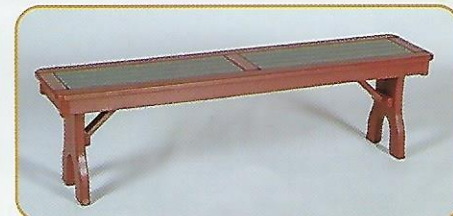

#738 64" Dining Bench