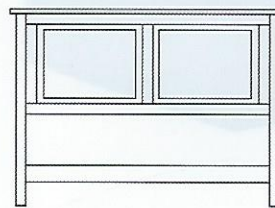

#13 Series Raised Panel Bed

#13-01 Raised Panel Bed Headboard Only

Available in:

Twin	42" W x 48" H
Full	58" W x 48" H
Queen	64" W x 48" H
King	80" W x 48" H