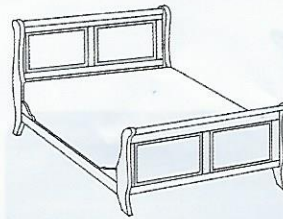

#3-03 Traditional Sleigh Bed w/ 36" Footboard

Available in:

Twin	44" W x 80" L x 52" H
Full	59" W x 80" L x 52" H
Queen	65" W x 86" L x 52" H
King	81" W x 86" L x 52" H