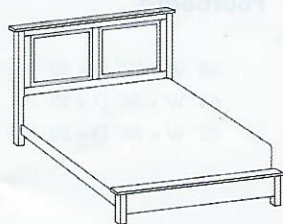

#13-02 Raised Panel Bed w/ 14" Footboard

Available in:

Twin	42" W x 80" L x 48" H
Full	58" W x 80" L x 48" H
Queen	64" W x 84" L x 48" H
King	80" W x 84" L x 48" H