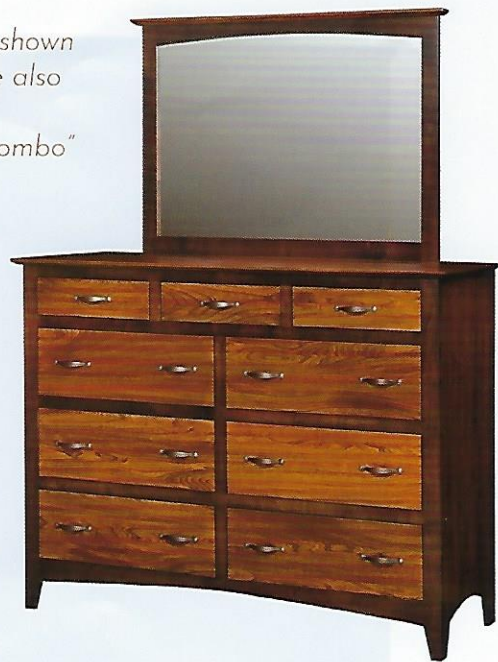

#274 Tall Dresser

#275 Landscape Mirror

Dresser - 61" W x 19" D x 46" H

Mirror - 46" W x 32" H (available with or without bevel)