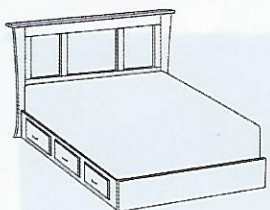

#20-04 Savannah Panel Bed w/ Storage Rails & 16" Fb

Available in:

Twin	46" W x 79" L x 52" H
Full	61" W x 79" L x 52" H
Queen	68" W x 83" L x 52" H
King	84" W x 83" L x 52" H