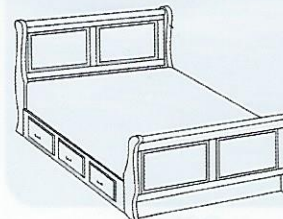

#3-05 Traditional Sleigh Bed w/ Storage Rails & 36" Fb

Available in:

Twin	44" W x 80" L x 52" H
Full	59" W x 80" L x 52" H
Queen	65" W x 86" L x 52" H
King	81" W x 86" L x 52" H