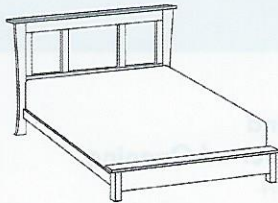

#20-02 Savannah Panel Bed w/ 16" Footboard

Available in:

Twin	46" W x 81" L x 52" H
Full	61" W x 81" L x 52" H
Queen	68" W x 85" L x 52" H
King	84" W x 85" L x 52" H