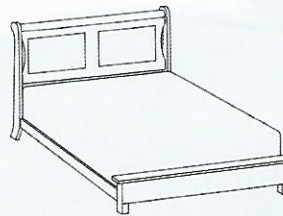

*Somerset Bed Options*

**#15 Series Sleigh Bed**

**#15-01 Somerset Sleigh Bed Headboard Only**

Available in:

|       |               |
|-------|---------------|
| Full  | 59" W x 53" H |
| Queen | 63" W x 53" H |
| King  | 81" W x 53" H |