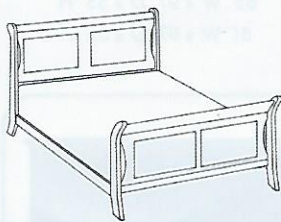

#15-03 Somerset Sleigh Bed w/ 38" Footboard

Available in:

Full	59" W x 86" L x 53" H
Queen	63" W x 90" L x 53" H
King	81" W x 90" L x 53" H