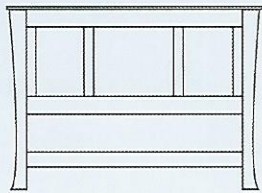

#20-01 Savannah Panel Bed Headboard Only

Available in:

Twin	46" W x 52" H
Full	61" W x 52" H
Queen	68" W x 52" H
King	84" W x 52" H