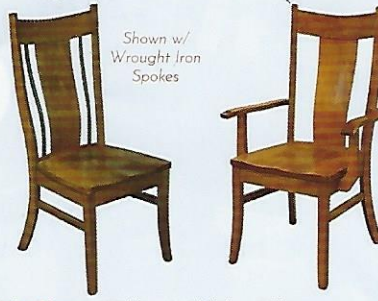

Destiny

24" Stool - 16" w x 10" d x 24" h
30" Stool - 16" w x 10" d x 30" h

-Available w/ upholstered seat

Eagle

Side Chair - 18½" w x 16½" d x 40" h
Arm Chair - 18½" w x 16½" d x 40" h
Bar Chair 24"/30" - 18½" w x 16½" d x 44" / 50" h
Swivel Stool 24"/30" - 18½" w x 16½" d x 44" / 50" h

This chair available w/ upholstered seat