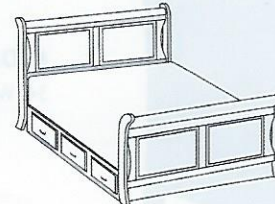

#19-05 Savannah Panel Bed w/ Storage Rails & 30" Fb

Available in:

Twin	42" W x 86" L x 53" H
Full	57" W x 86" L x 53" H
Queen	64" W x 90" L x 53" H
King	78" W x 90" L x 53" H