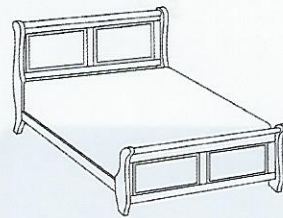

#3-06 Traditional Sleigh Bed w/ 24" Footboard

Available in:

Twin	44" W x 80" L x 52" H
Full	59" W x 80" L x 52" H
Queen	65" W x 86" L x 52" H
King	81" W x 86" L x 52" H