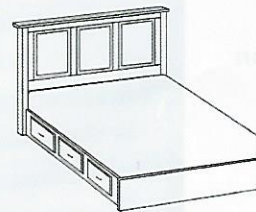

#17-04 Chelsea Bed w/ Storage Rails & 16" Fb

Available in:
Twin 42" W x 80" L x 48" H
Full 58" W x 80" L x 48" H
Queen 64" W x 84" L x 48" H
King 80" W x 84" L x 48" H