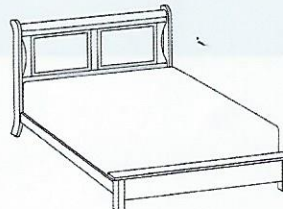

#19-02 Savannah Sleigh Bed w/ 16" Footboard

Available in:

Twin	42" W x 83" L x 53" H
Full	57" W x 83" L x 53" H
Queen	64" W x 87" L x 53" H
King	78" W x 87" L x 53" H