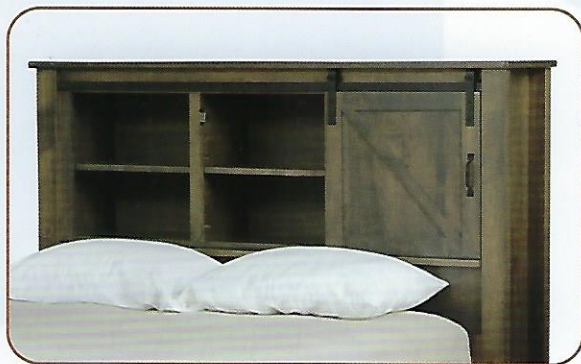

#18-02 Springfield Bed - 1 Door w/ 14" Footboard

Available in:

Full	59" W x 93" D x 55" H
Queen	65" W x 97" D x 55" H
King	81" W x 97" D x 55" H

1-Door Storage Headboard

4030-3D Tall Dresser w/ 2 Doors
59" W x 15" D x 55" H