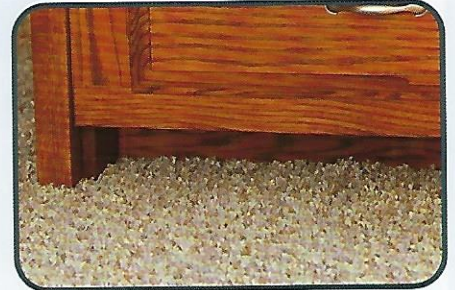

# FEATURES *and Options*

Heavy Duty Bed Construction

Solid Wood Drawers  
w/ Dovetail corners  
and Full Extension Glides

Storage Rails feature recessed  
toe-kick cut out.

---