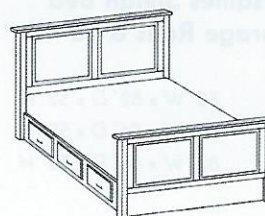

#13-05 Raised Panel Bed w/ Storage Rails & 27" Fb

Available in:

Twin	42" W x 80" L x 48" H
Full	58" W x 80" L x 48" H
Queen	64" W x 84" L x 48" H
King	80" W x 84" L x 48" H