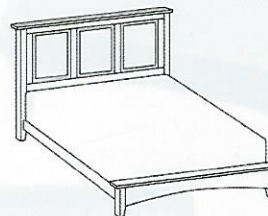

#17-04 Chelsea Bed w/ Storage Rails & 16" Fb

#17-02 Chelsea Bed w/ 14" Footboard

Available in:
Twin 42" W x 80" L x 48" H
Full 58" W x 80" L x 48" H
Queen 64" W x 84" L x 48" H
King 80" W x 84" L x 48" H