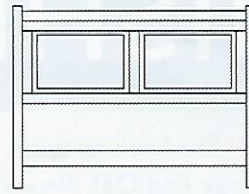

#3 Series Traditional Sleigh Bed

#3-01 Traditional Sleigh Bed Headboard Only

Available in:

Twin	44" W x 52" H
Full	59" W x 52" H
Queen	64" W x 52" H
King	81" W x 52" H