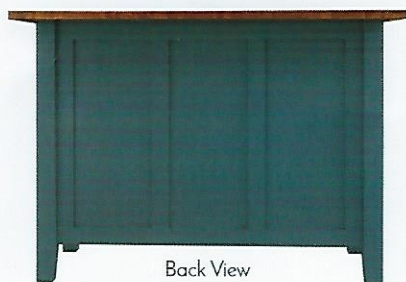

KITCHEN

Islands

Bay Point Island

Island Features

- Hand Planed Top or Regular Top
- Smooth or Grooved Panels

Back View

#254-48 Top - 30" D x 48" W / Base 45 1/4" W x 19" D x 36" H

#254-62 Top - 30" D x 62" W / Base 45 1/4" W x 19" D x 36" H