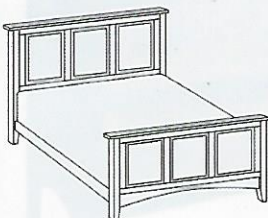

## Chelsea Bed Options

**#17-01 Chelsea Bed Headboard Only**

Available in:  
Twin 42" W x 48" H  
Full 58" W x 48" H  
Queen 64" W x 48" H  
King 80" W x 48" H

**#17-02 Chelsea Bed w/ 14" Footboard**

Available in:  
Twin 42" W x 80" L x 48" H  
Full 58" W x 80" L x 48" H  
Queen 64" W x 84" L x 48" H  
King 80" W x 84" L x 48" H