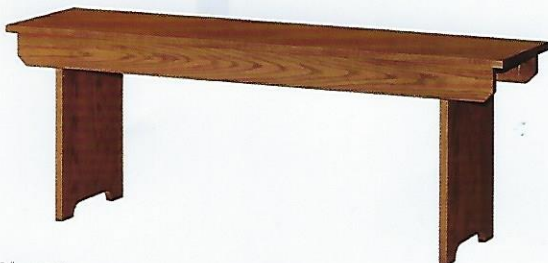

Shaker Bench

18" h x 12" w seat
Lengths available - 36", 48", 60", 72", 84", 96"
-Custom Lengths available
-14" Wide Seat available