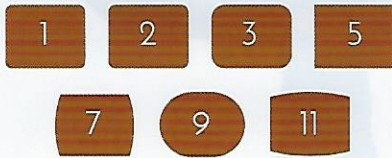

PEDESTAL TABLES

Continued

#311 Series Mission Single Ped. Table

Top Shape Options

Available Table Sizes

Solid Top

42"x42" 42"x54" 42"x60" 48"x48" 48"x54" 48"x60" 54"x54" 60"x60"

1-Leaf Extension - *sizes self store 1 leaf w/ skirt

42"x42" *42"x54" *42"x60" 48"x48" 48"x54" *48"x60" 54"x54" 60"x60"

2-Leaf Extension - *sizes self store 2 leaves- 1 w/ skirt & 1 w/o

42"x42" *42"x54" *42"x60" 48"x48" 48"x54" *48"x60" 54"x54" 60"x60"

3-Leaf Extension - *sizes self store 3 leaves - 2 w/ skirt and 1 w/o

42"x42" *42"x54" *42"x60" 48"x48" 48"x54" *48"x60"

30" height is standard, the Lincoln Table is also available in 36" and 42" height as an option.