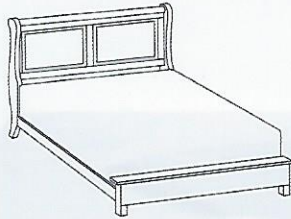

#3-02 Traditional Sleigh Bed w/ 16" Footboard

Available in:

Twin	44" W x 77" L x 52" H
Full	59" W x 77" L x 52" H
Queen	65" W x 83" L x 52" H
King	83" W x 83" L x 52" H