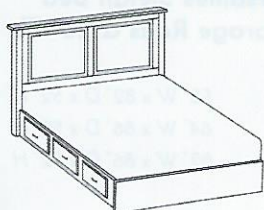

#13-04 Raised Panel Bed w/ Storage Rails & 16" Fb

Available in:

Twin	42" W x 80" L x 48" H
Full	58" W x 80" L x 48" H
Queen	64" W x 84" L x 48" H
King	80" W x 84" L x 48" H