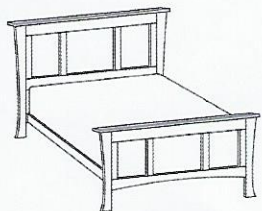

#20-03 Savannah Panel Bed w/ 24" Footboard

Available in:

Twin	46" W x 81" L x 52" H
Full	61" W x 81" L x 52" H
Queen	68" W x 85" L x 52" H
King	84" W x 85" L x 52" H