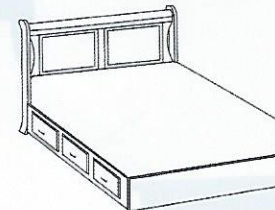

#19-04 Savannah Panel Bed w/ Storage Rails & 16" Fb

Available in:

Twin	42" W x 83" L x 53" H
Full	57" W x 83" L x 53" H
Queen	64" W x 87" L x 53" H
King	78" W x 87" L x 53" H