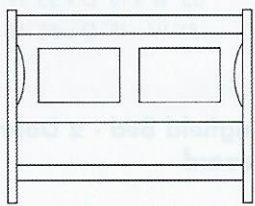

#15-01 Somerset Sleigh Bed Headboard Only

Available in:

Full	59" W x 53" H
Queen	63" W x 53" H
King	81" W x 53" H