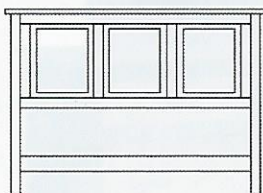

Chelsea Bed Options

#17-01 Chelsea Bed Headboard Only

Available in:
Twin 42" W x 48" H
Full 58" W x 48" H
Queen 64" W x 48" H
King 80" W x 48" H