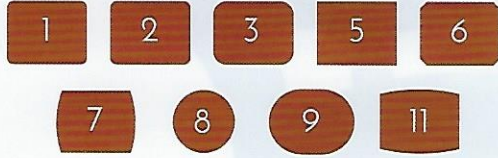

PEDESTAL *Tables*

#300 Traditional Single Pedestal

Top Shape Options