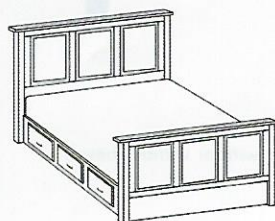

#17-05 Chelsea Bed w/ Storage Rails & 27" Fb

Available in:
Twin 42" W x 80" L x 48" H
Full 58" W x 80" L x 48" H
Queen 64" W x 84" L x 48" H
King 80" W x 84" L x 48" H