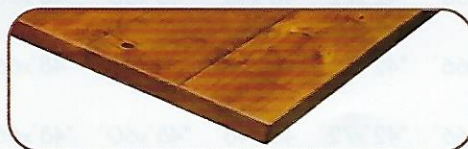

Barn Floor Trestle Table

Available Table Sizes

Solid Top

42"x60" 42"x66" 42"x72" 48"x60" 48"x66" 48"x72"

1-Leaf Extension - all sizes self store 1 leaf w/ skirt

42"x60" 42"x66" 42"x72" 48"x60" 48"x66" 48"x72"

2-Leaf Extension - all sizes self store 2 leaves w/ skirt

42"x60" 42"x66" 42"x72" 48"x60" 48"x66" 48"x72"

3-Leaf Extension - all sizes self store 3 leaves - 2 w/ skirt and 1 w/o

42"x60" 42"x66" 42"x72" 48"x60" 48"x66" 48"x72"

4-Leaf Extension - all sizes self store 4 leaves - 2 w/ skirt and 2 w/o

42"x60" 42"x66" 42"x72" 48"x60" 48"x66" 48"x72"

Barn Floor Top (Standard)