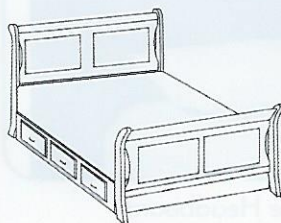

#15-05 Somerset Sleigh Bed w/ Storage Rails & 38" Fb

Available in:

Full	59" W x 86" L x 53" H
Queen	63" W x 90" L x 53" H
King	81" W x 90" L x 53" H