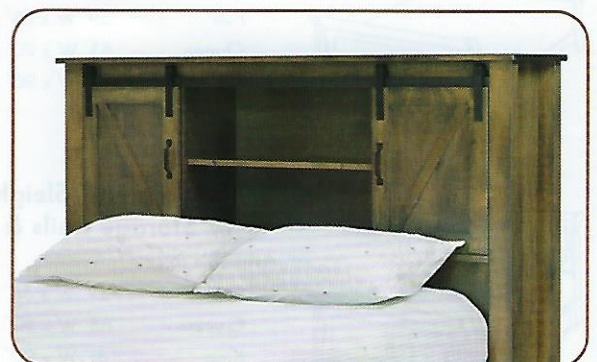

2- Door Storage Headboard