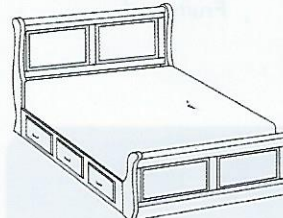

#3-07 Traditional Sleigh Bed w/ Storage Rails & 24" Fb

Available in:

Twin	44" W x 80" L x 52" H
Full	59" W x 80" L x 52" H
Queen	65" W x 86" L x 52" H
King	81" W x 86" L x 52" H