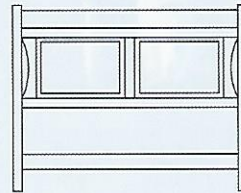

#19-01 Savannah Sleigh Bed Headboard Only

Available in:

Twin	42" W x 53" H
Full	57" W x 53" H
Queen	64" W x 53" H
King	78" W x 53" H