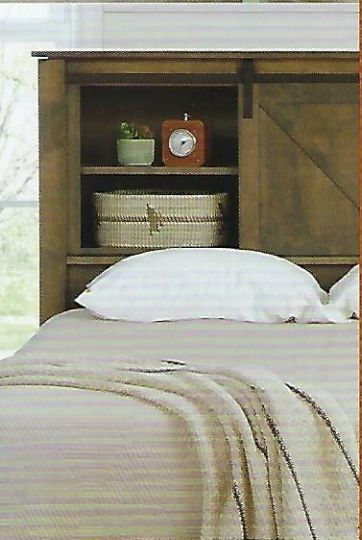

HOME

\ 'hōm \ NOUN \ place where one lives

Designed for the way you like to live, relax and entertain, our handcrafted furniture collections bring you plenty of beautiful ways to express your style.

Rich woods and classic designs are perfect for more traditional or formal décors.

Classic oak lends itself to the charm of country style furniture. Sleek lines and simple details add sophistication for a more modern feel. Choose the right look for your life!

For the dining room and kitchen, you'll find a great selection of chair styles to make sure everybody is comfortable... along with tables of all sizes, for serving up everything from simple meals to grand buffets.

In the bedroom, our wide range of styles lets you create the perfect haven to enjoy at the end of a busy day.

Whatever you choose, you'll enjoy handcrafted quality and enduring style designed for a lifetime of beautiful living.

Live
at home!