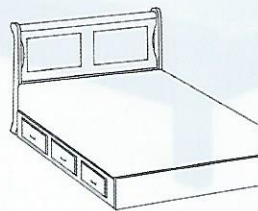

#15-04 Somerset Sleigh Bed w/ Storage Rails & 16" Fb

Available in:

Full	59" W x 83" L x 53" H
Queen	63" W x 87" L x 53" H
King	81" W x 87" L x 53" H