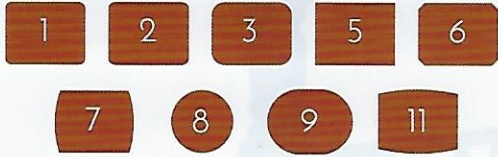

#301 Traditional Pub Table

Top Shape Options