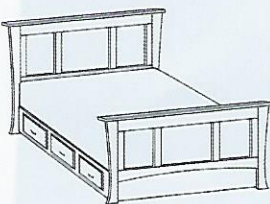

#20-05 Savannah Panel Bed w/ Storage Rails & 24" Fb

Available in:

Twin	46" W x 81" L x 52" H
Full	61" W x 81" L x 52" H
Queen	68" W x 85" L x 52" H
King	84" W x 85" L x 52" H